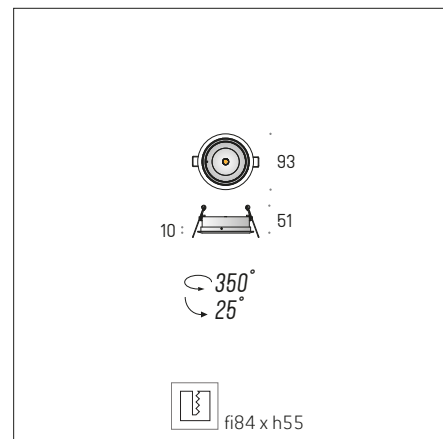

– Karta Produktu

- Aktualizacja 08.04.2022
- Firma LABRA Sp. z o.o. rezerwuje sobie prawo do zmiany wykonania, materiałów i charakterystyki produktu bez wcześniejszej informacji. Technika oświetleniowa zmienia się bardzo szybko.
- Zdjęcia ukazują przykładowy wygląd produktu, wygląd produktu może się różnić w zależności od koloru, modelu, wybranej optyki itp. Wszystkie dane mają charakter informacyjny.

OPTA DISK ROUND WP

Dane Techniczne

Źródło

- Typ **LED CoB**
- Żywotność źródła **50.000h L90**

Oprawa

- Strumień świetlny **810lm**
- Optyka **49°**
- Zasilacz **W komplecie**
- Moc **10W**
- Zasilanie **230V 50/60 Hz**
- Gwarancja **5 lat**

Modele

- On-Off **4.3641**
- Switch **4.3642**
- Dali **4.3643**
- PhaseCut **4.3644**

- Kolor **[.02] Czarny, [.03] Biały, [.99] Mieszany**
- CRI+Barwa **[.927] CRI98 2700K, [.930] CRI98 3000K, [.940] CRI98 4000K**