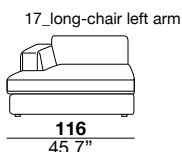

divano modulare con fusto in legno e supporto di nastri elastici. I braccioli sono in legno ricoperti in poliuretano espanso. Il cuscino di seduta è realizzato in poliuretano espanso ricoperto in piuma d'oca sterilizzata anallergica. I cuscini schienali sono imbottiti in piuma d'oca sterilizzata anallergica. Il basamento è in metallo cromato nero disponibile anche lucido. Piedini in plastica nera.