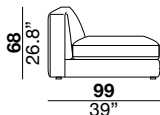

divano modulare con fusto in legno e supporto di nastri elastici. I braccioli sono in legno ricoperti in poliuretano espanso. Il cuscino di seduta è realizzato in poliuretano espanso ricoperto in piuma d'oca sterilizzata anallergica. I cuscini schienali sono imbottiti in piuma d'oca sterilizzata anallergica. Il basamento è in metallo cromato nero disponibile anche lucido. Piedini in plastica nera.