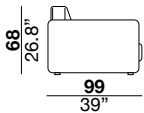

divano modulare con fusto in legno e supporto di nastri elastici. I braccioli sono in legno ricoperti in poliuretano espanso. Il cuscino di seduta è realizzato in poliuretano espanso ricoperto in piuma d'oca sterilizzata anallergica. I cuscini schienali sono imbottiti in piuma d'oca sterilizzata anallergica. Il basamento è in metallo cromato nero disponibile anche lucido. Piedini in plastica nera.