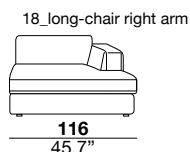

divano modulare con fusto in legno e supporto di nastri elastici. I braccioli sono in legno ricoperti in poliuretano espanso. Il cuscino di seduta è realizzato in poliuretano espanso ricoperto in piuma d'oca sterilizzata anallergica. I cuscini schienali sono imbottiti in piuma d'oca sterilizzata anallergica. Il basamento è in metallo cromato nero disponibile anche lucido. Piedini in plastica nera.