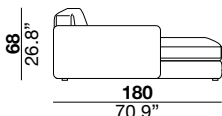

divano modulare con fusto in legno e supporto di nastri elastici. I braccioli sono in legno ricoperti in poliuretano espanso. Il cuscino di seduta è realizzato in poliuretano espanso ricoperto in piuma d'oca sterilizzata anallergica. I cuscini schienali sono imbottiti in piuma d'oca sterilizzata anallergica. Il basamento è in metallo cromato nero disponibile anche lucido. Piedini in plastica nera.