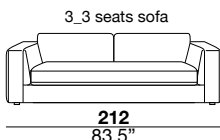

divano modulare con fusto in legno e supporto di nastri elastici. I braccioli sono in legno ricoperti in poliuretano espanso. Il cuscino di seduta è realizzato in poliuretano espanso ricoperto in piuma d'oca sterilizzata anallergica. I cuscini schienali sono imbottiti in piuma d'oca sterilizzata anallergica. Il basamento è in metallo cromato nero disponibile anche lucido. Piedini in plastica nera.