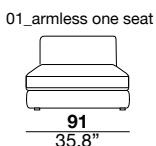

divano modulare con fusto in legno e supporto di nastri elastici. I braccioli sono in legno ricoperti in poliuretano espanso. Il cuscino di seduta è realizzato in poliuretano espanso ricoperto in piuma d'oca sterilizzata anallergica. I cuscini schienali sono imbottiti in piuma d'oca sterilizzata anallergica. Il basamento è in metallo cromato nero disponibile anche lucido. Piedini in plastica nera.