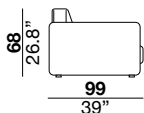

divano modulare con fusto in legno e supporto di nastri elastici. I braccioli sono in legno ricoperti in poliuretano espanso. Il cuscino di seduta è realizzato in poliuretano espanso ricoperto in piuma d'oca sterilizzata anallergica. I cuscini schienali sono imbottiti in piuma d'oca sterilizzata anallergica. Il basamento è in metallo cromato nero disponibile anche lucido. Piedini in plastica nera.