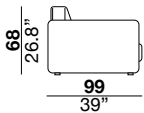

divano modulare con fusto in legno e supporto di nastri elastici. I braccioli sono in legno ricoperti in poliuretano espanso. Il cuscino di seduta è realizzato in poliuretano espanso ricoperto in piuma d'oca sterilizzata anallergica. I cuscini schienali sono imbottiti in piuma d'oca sterilizzata anallergica. Il basamento è in metallo cromato nero disponibile anche lucido. Piedini in plastica nera.