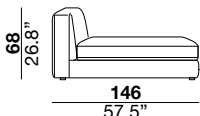

divano modulare con fusto in legno e supporto di nastri elastici. I braccioli sono in legno ricoperti in poliuretano espanso. Il cuscino di seduta è realizzato in poliuretano espanso ricoperto in piuma d'oca sterilizzata anallergica. I cuscini schienali sono imbottiti in piuma d'oca sterilizzata anallergica. Il basamento è in metallo cromato nero disponibile anche lucido. Piedini in plastica nera.