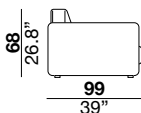

designer: studio tecnico Cierre

37_meridienne lounge (left arm)

250
98.4"

38_meridienne lounge (right arm)

250
98.4"

75_armless piece
with ottoman left side

151
59.4"

76_armless piece
with ottoman right side

151
59.4"

77_armless 2 seats
with ottoman left side

242
97.3"

78_armless 2 seats
with ottoman right side

242
97.3"

PQU_square ottoman

C75_back cushion 75x60 cm

COR_backcushion with support pad