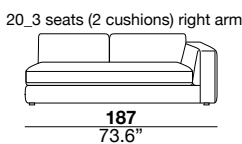

divano modulare con fusto in legno e supporto di nastri elastici. I braccioli sono in legno ricoperti in poliuretano espanso. Il cuscino di seduta è realizzato in poliuretano espanso ricoperto in piuma d'oca sterilizzata anallergica. I cuscini schienali sono imbottiti in piuma d'oca sterilizzata anallergica. Il basamento è in metallo cromato nero disponibile anche lucido. Piedini in plastica nera.