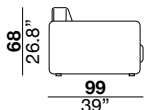

divano modulare con fusto in legno e supporto di nastri elastici. I braccioli sono in legno ricoperti in poliuretano espanso. Il cuscino di seduta è realizzato in poliuretano espanso ricoperto in piuma d'oca sterilizzata anallergica. I cuscini schienali sono imbottiti in piuma d'oca sterilizzata anallergica. Il basamento è in metallo cromato nero disponibile anche lucido. Piedini in plastica nera.