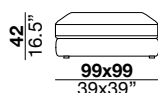

151
59.4"

77_armless 2 seats
with ottoman left side

242
97.3"

78_armless 2 seats
with ottoman right side

242
97.3"

PQU_square ottoman

C75_back cushion 75x60 cm

COR_backcushion with support pad