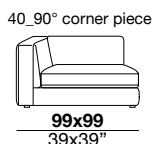

divano modulare con fusto in legno e supporto di nastri elastici. I braccioli sono in legno ricoperti in poliuretano espanso. Il cuscino di seduta è realizzato in poliuretano espanso ricoperto in piuma d'oca sterilizzata anallergica. I cuscini schienali sono imbottiti in piuma d'oca sterilizzata anallergica. Il basamento è in metallo cromato nero disponibile anche lucido. Piedini in plastica nera.