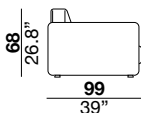

designer: studio tecnico Cierre

37_meridienne lounge (left arm)

250
98.4"

38_meridienne lounge (right arm)

250
98.4"

75_armless piece
with ottoman left side

151
59.4"

76_armless piece
with ottoman right side

151
59.4"

77_armless 2 seats
with ottoman left side

242
97.3"

78_armless 2 seats
with ottoman right side

242
97.3"

PQU_square ottoman

C75_back cushion 75x60 cm

COR_backcushion with support pad