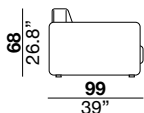

divano modulare con fusto in legno e supporto di nastri elastici. I braccioli sono in legno ricoperti in poliuretano espanso. Il cuscino di seduta è realizzato in poliuretano espanso ricoperto in piuma d'oca sterilizzata anallergica. I cuscini schienali sono imbottiti in piuma d'oca sterilizzata anallergica. Il basamento è in metallo cromato nero disponibile anche lucido. Piedini in plastica nera.