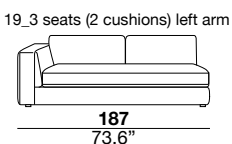

divano modulare con fusto in legno e supporto di nastri elastici. I braccioli sono in legno ricoperti in poliuretano espanso. Il cuscino di seduta è realizzato in poliuretano espanso ricoperto in piuma d'oca sterilizzata anallergica. I cuscini schienali sono imbottiti in piuma d'oca sterilizzata anallergica. Il basamento è in metallo cromato nero disponibile anche lucido. Piedini in plastica nera.