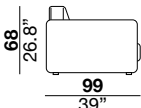

designer: studio tecnico Cierre

37_meridienne lounge (left arm)

250
98.4"

38_meridienne lounge (right arm)

250
98.4"

75_armless piece
with ottoman left side

151
59.4"

76_armless piece
with ottoman right side

151
59.4"

77_armless 2 seats
with ottoman left side

242
97.3"

78_armless 2 seats
with ottoman right side

242
97.3"

PQU_square ottoman

C75_back cushion 75x60 cm

COR_backcushion with support pad