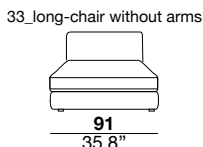

divano modulare con fusto in legno e supporto di nastri elastici. I braccioli sono in legno ricoperti in poliuretano espanso. Il cuscino di seduta è realizzato in poliuretano espanso ricoperto in piuma d'oca sterilizzata anallergica. I cuscini schienali sono imbottiti in piuma d'oca sterilizzata anallergica. Il basamento è in metallo cromato nero disponibile anche lucido. Piedini in plastica nera.