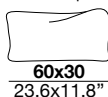

PR_lumbar pillow