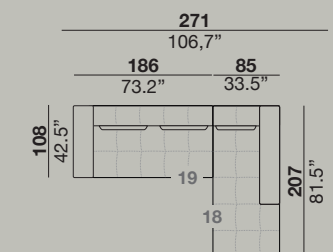

29+16G

19+16G

29+24

29+18

07+18

19+18

1\_armchair (without mechanism)

101  
39.8"

2\_2 seats sofa

170  
66.9"

3\_3 seats sofa (1 mechanism)

204  
80.3"

X\_maxi sofa

237  
93.3"

31\_element without arms

100  
39.4"

40\_ 90° corner piece

108  
42.5"

15\_large 1 seat left arm  
16\_large 1 seat right arm

118  
46.5"

15G\_deep 1,5 s left arm  
16G\_deep 1,5 s right arm

118  
46.5"

07\_2 seats left arm  
08\_2 seats right arm

173  
68.1"

PAG\_bench

206  
81.1"