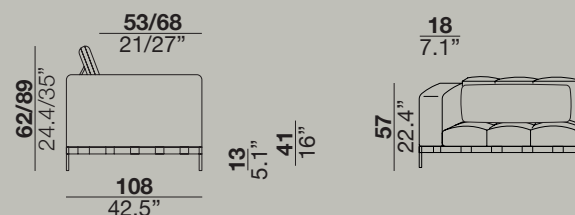

Option: leather bands for decoration of the basement, available on demand.

altezza seduta seat height	profondità seduta seat depth	larghezza braccio arm width	altezza braccio arm height	altezza piede feet height
41 cm 16"	53/68 cm 21/27"	18 cm 7.1"	57 cm 22.4"	13 cm 5.1"

29+16G

19+16G

29+24

29+18

07+18

19+18

1\_armchair (without mechanism)

101  
39.8"

2\_2 seats sofa

170  
66.9"

3\_3 seats sofa (1 mechanism)

204  
80.3"

X\_maxi sofa

237  
93.3"

31\_element without arms

100  
39.4"

152  
60"

19\_3 seats (1 mechanism) left arm  
20\_3 seats sofa (1 mechanism) right arm

186  
73.2"

29\_maxi sofa (2 cushions) left arm  
30\_maxi sofa (2 cushions) right arm

219  
86.2"

23\_3 seats corner piece left arm  
24\_3 seats corner piece right arm