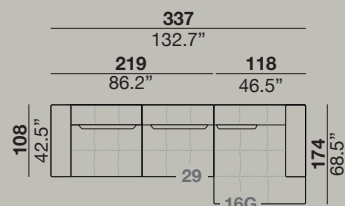

Option: leather bands for decoration of the basement, available on demand.

altezza seduta seat height	profondità seduta seat depth	larghezza braccio arm width	altezza braccio arm height	altezza piede feet height
41 cm 16"	53/68 cm 21/27"	18 cm 7.1"	57 cm 22.4"	13 cm 5.1"

29+16G

19+16G

29+24

29+18

07+18

19+18

1\_armchair (without mechanism)

101  
39.8"

2\_2 seats sofa

170  
66.9"

3\_3 seats sofa (1 mechanism)

204  
80.3"

X\_maxi sofa

237  
93.3"

31\_element without arms

100  
39.4"

173  
68.1"

PAG\_bench

206  
81.1"