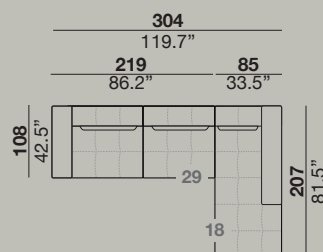

29+16G

19+16G

29+24

29+18

07+18

19+18

1\_armchair (without mechanism)

101  
39.8"

2\_2 seats sofa

170  
66.9"

3\_3 seats sofa (1 mechanism)

204  
80.3"

X\_maxi sofa

237  
93.3"

31\_element without arms

100  
39.4"

40\_ 90° corner piece

108  
42.5"

15\_large 1 seat left arm  
16\_large 1 seat right arm

118  
46.5"

15G\_deep 1,5 s left arm  
16G\_deep 1,5 s right arm

118  
46.5"

07\_2 seats left arm  
08\_2 seats right arm

173  
68.1"

PAG\_bench

206  
81.1"