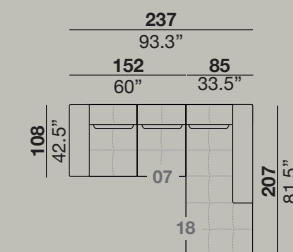

29+16G

19+16G

29+24

29+18

07+18

19+18

1\_armchair (without mechanism)

101  
39.8"

2\_2 seats sofa

170  
66.9"

3\_3 seats sofa (1 mechanism)

204  
80.3"

X\_maxi sofa

237  
93.3"

31\_element without arms

100  
39.4"

40\_ 90° corner piece

108  
42.5"

15\_large 1 seat left arm  
16\_large 1 seat right arm

118  
46.5"

15G\_deep 1,5 s left arm  
16G\_deep 1,5 s right arm

118  
46.5"

07\_2 seats left arm  
08\_2 seats right arm

173  
68.1"

PAG\_bench

206  
81.1"