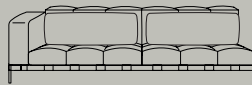

2\_2 seats sofa

170  
66.9"

3\_3 seats sofa (1 mechanism)

204  
80.3"

X\_maxi sofa

237  
93.3"

31\_element without arms

100  
39.4"

40\_ 90° corner piece

108  
42.5"

15\_large 1 seat left arm  
16\_large 1 seat right arm

118  
46.5"

15G\_deep 1,5 s left arm  
16G\_deep 1,5 s right arm

118  
46.5"

07\_2 seats left arm  
08\_2 seats right arm

152  
60"

19\_3 seats (1 mechanism) left arm  
20\_3 seats sofa (1 mechanism) right arm

186  
73.2"

29\_maxi sofa (2 cushions) left arm  
30\_maxi sofa (2 cushions) right arm

219  
86.2"

23\_3 seats corner piece left arm  
24\_3 seats corner piece right arm