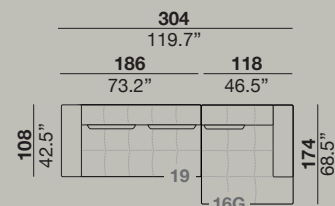

Option: leather bands for decoration of the basement, available on demand.

altezza seduta seat height	profondità seduta seat depth	larghezza braccio arm width	altezza braccio arm height	altezza piede feet height
41 cm 16"	53/68 cm 21/27"	18 cm 7.1"	57 cm 22.4"	13 cm 5.1"

29+16G

19+16G

29+24

29+18

07+18

19+18

1\_armchair (without mechanism)

101  
39.8"

2\_2 seats sofa

170  
66.9"

3\_3 seats sofa (1 mechanism)

204  
80.3"

X\_maxi sofa

237  
93.3"

31\_element without arms

100  
39.4"

173  
68.1"

PAG\_bench

206  
81.1"