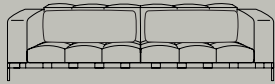

2\_2 seats sofa

170  
66.9"

3\_3 seats sofa (1 mechanism)

204  
80.3"

X\_maxi sofa

237  
93.3"

31\_element without arms

100  
39.4"

40\_ 90° corner piece

108  
42.5"

15\_large 1 seat left arm  
16\_large 1 seat right arm

118  
46.5"

15G\_deep 1,5 s left arm  
16G\_deep 1,5 s right arm

118  
46.5"

07\_2 seats left arm  
08\_2 seats right arm