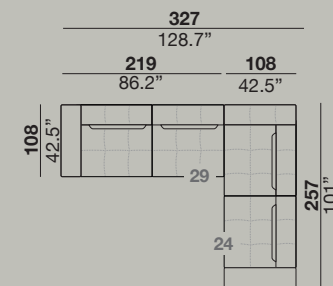

Option: leather bands for decoration of the basement, available on demand.

altezza seduta seat height	profondità seduta seat depth	larghezza braccio arm width	altezza braccio arm height	altezza piede feet height
41 cm 16"	53/68 cm 21/27"	18 cm 7.1"	57 cm 22.4"	13 cm 5.1"

29+16G

19+16G

29+24

29+18

07+18

19+18

1\_armchair (without mechanism)

101  
39.8"

40\_ 90° corner piece

108  
42.5"

15\_large 1 seat left arm  
16\_large 1 seat right arm

118  
46.5"

15G\_deep 1,5 s left arm  
16G\_deep 1,5 s right arm

118  
46.5"

07\_2 seats left arm  
08\_2 seats right arm

173  
68.1"

PAG\_bench

206  
81.1"